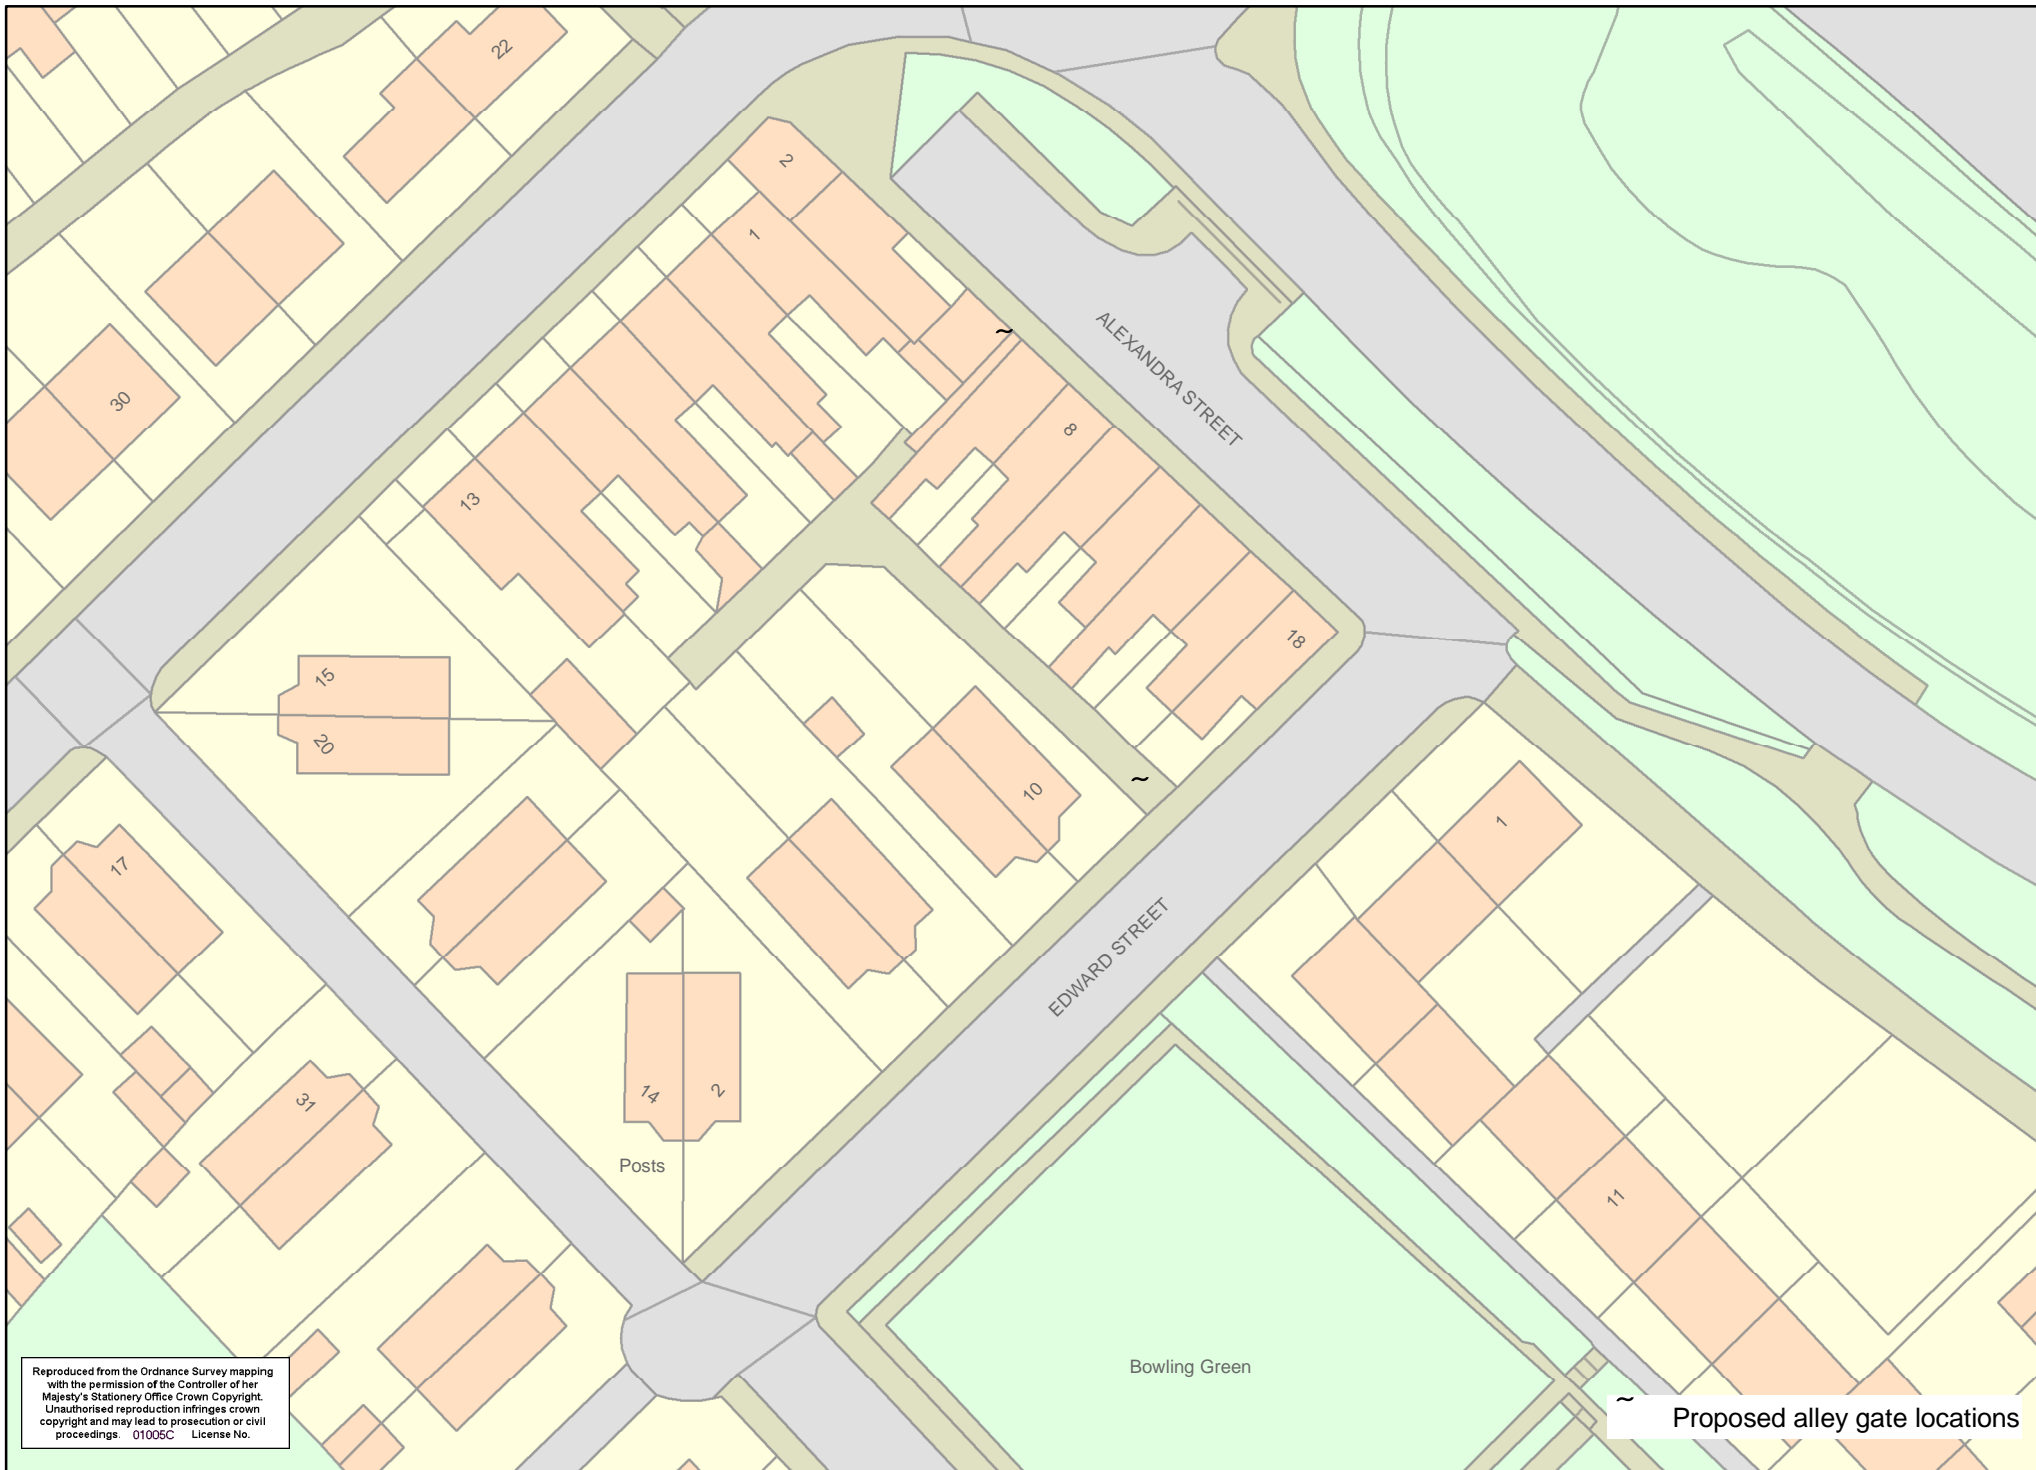

Proposed Gating Order Alexandra Street towards Edward Road Ellesmere Port 2011

Proposed alley gate locations

0 3 6 12 Meters

6th July 2011